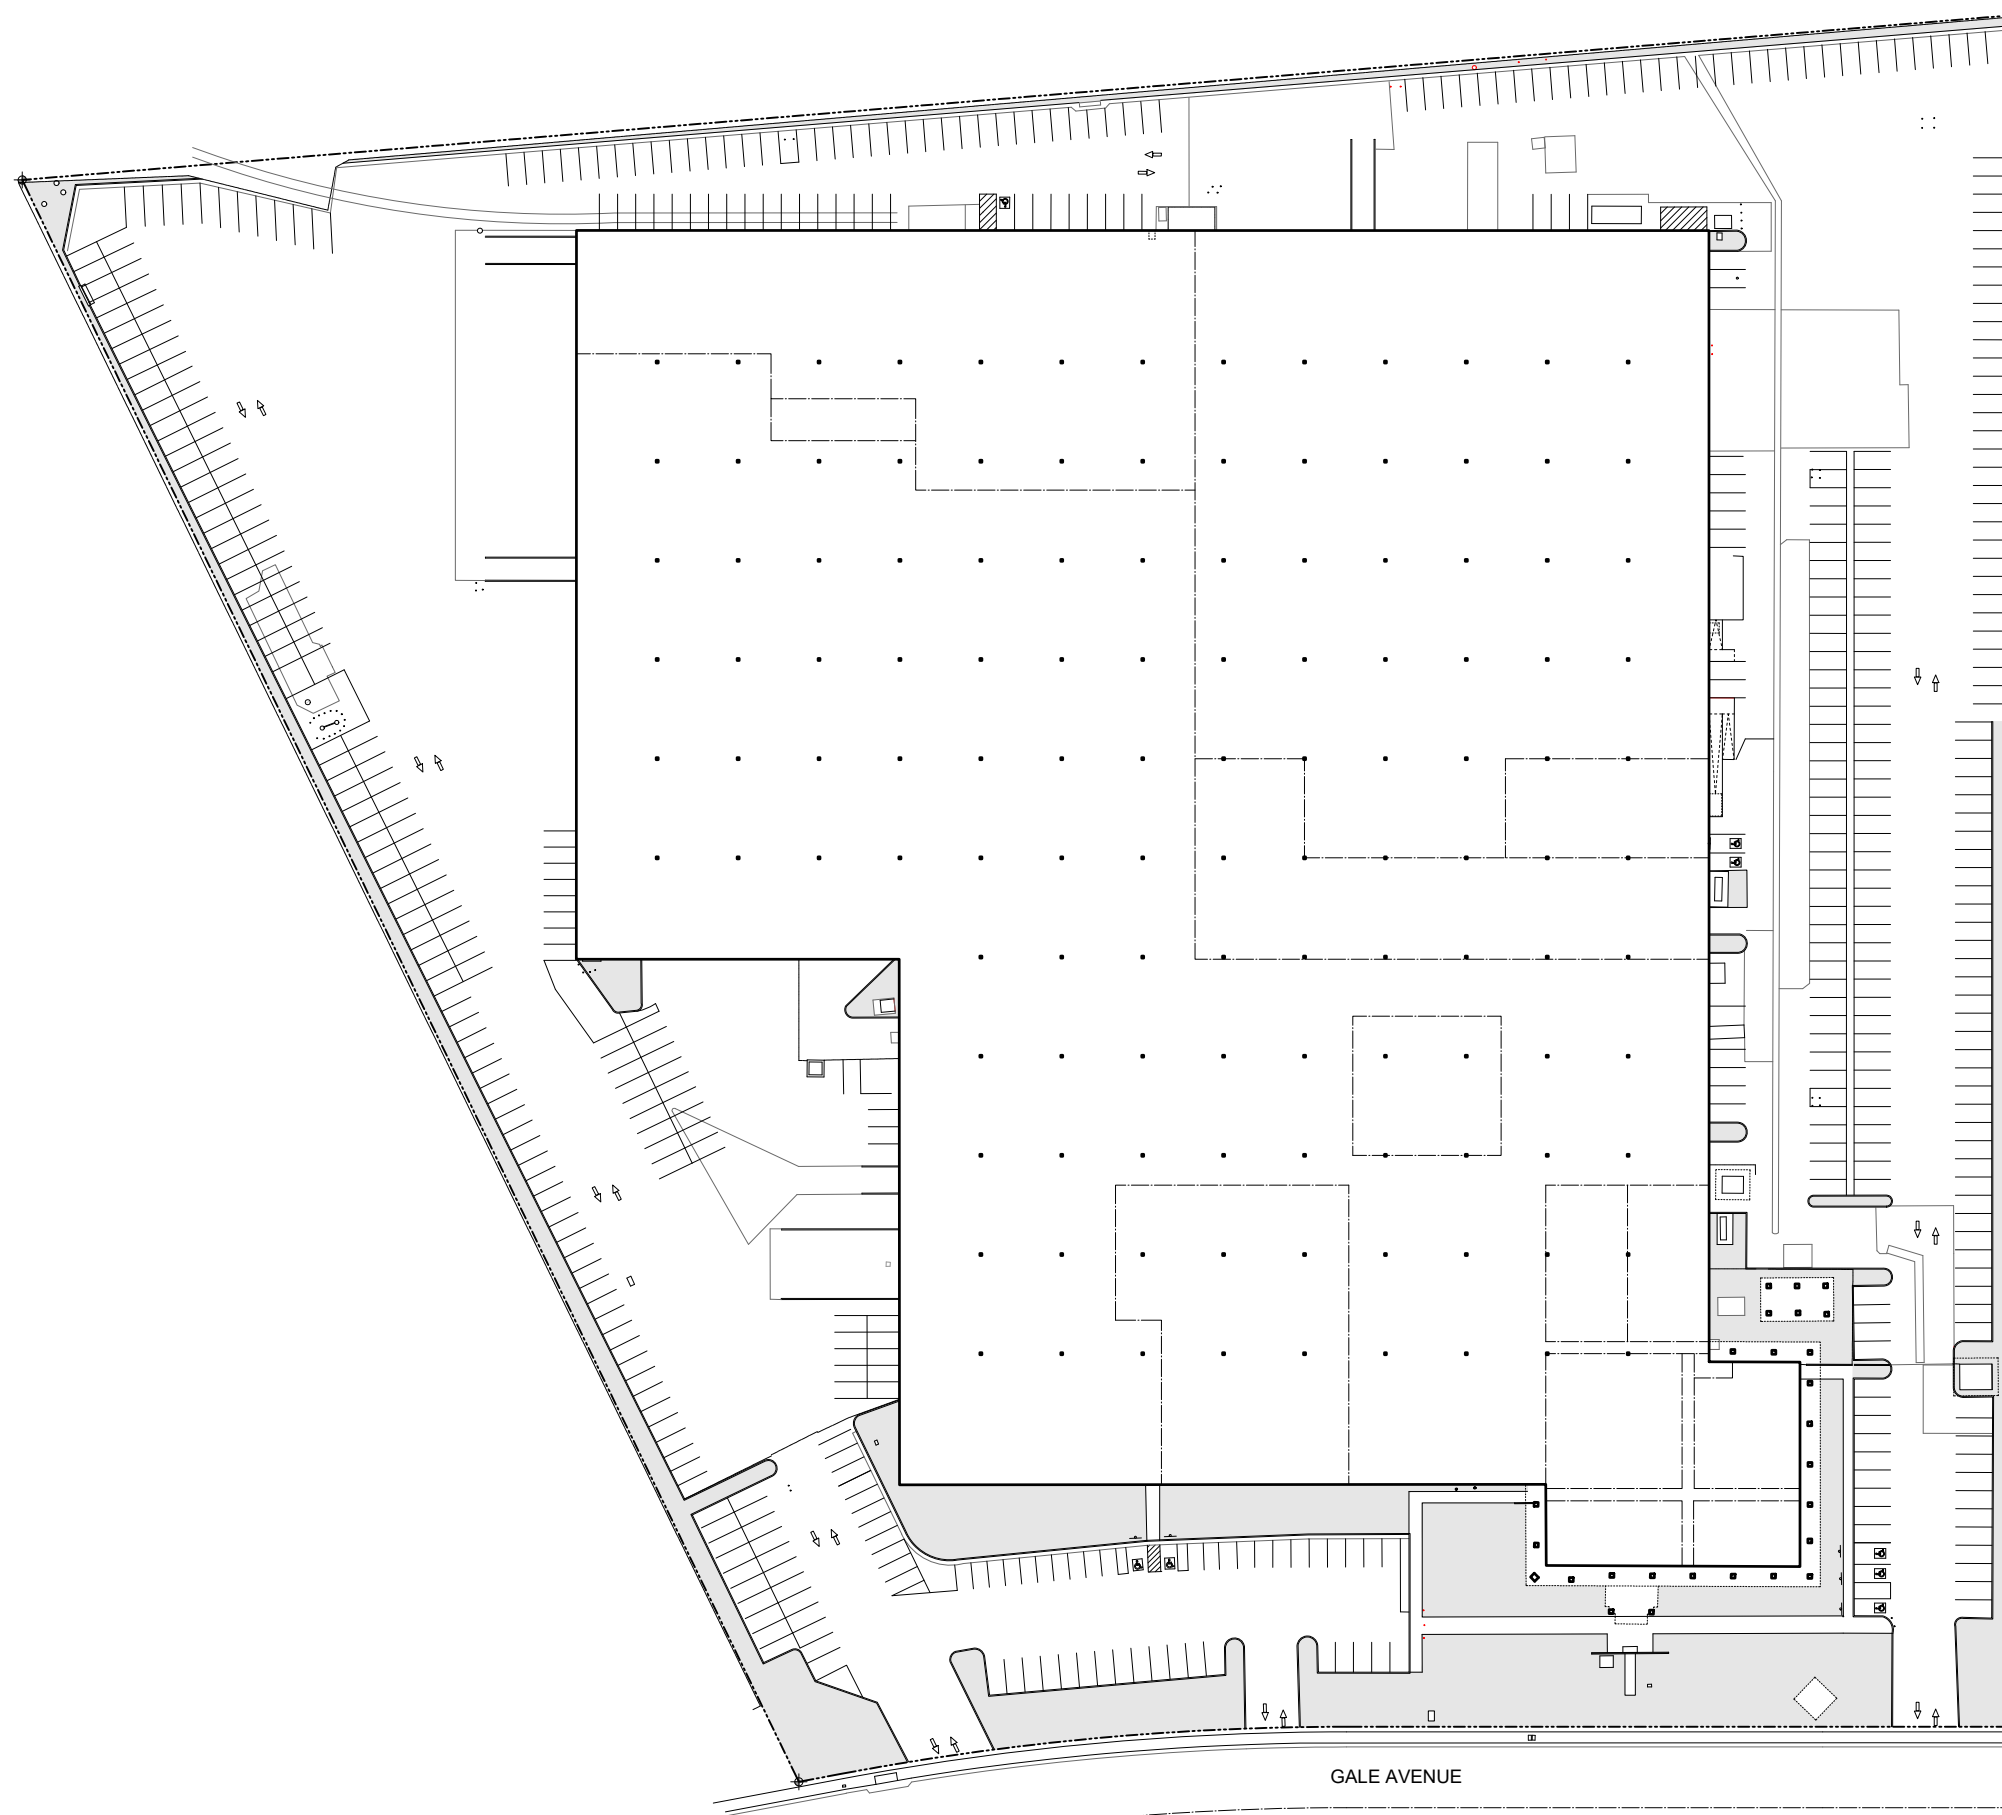

**Rexford
Industrial**

GALE AVENUE

PLAN LAYOUT SUBJECT TO FIELD CONDITIONS AND MAY DIFFER FROM PLAN AS SHOWN. ALL INFORMATION PRESENTED ON THIS DRAWING IS PRESUMED TO BE ACCURATE. HOWEVER TENANT SHOULD VERIFY PERTINENT INFORMATION PRIOR TO COMMITTING TO A LEASE. ANY FURNITURE OR APPLIANCES SHOWN ON PLAN ARE FOR CONCEPT ONLY AND WILL BE TENANT PROVIDED.